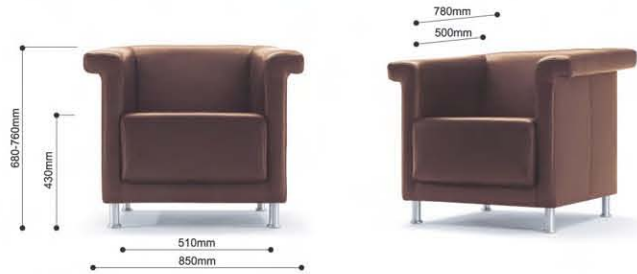

VS 1 metalik

VANCOUVER ROUND

VR 1

VR 1

VR 2

VANCOUVER SQUARE

VS 1 metalik
27kg
brutto

VS 2 metalik
37kg
brutto