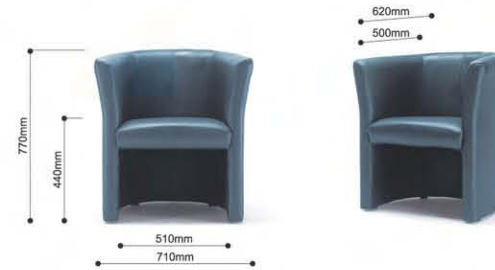

VANCOUVER ROUND

VR 1
17kg
brutto