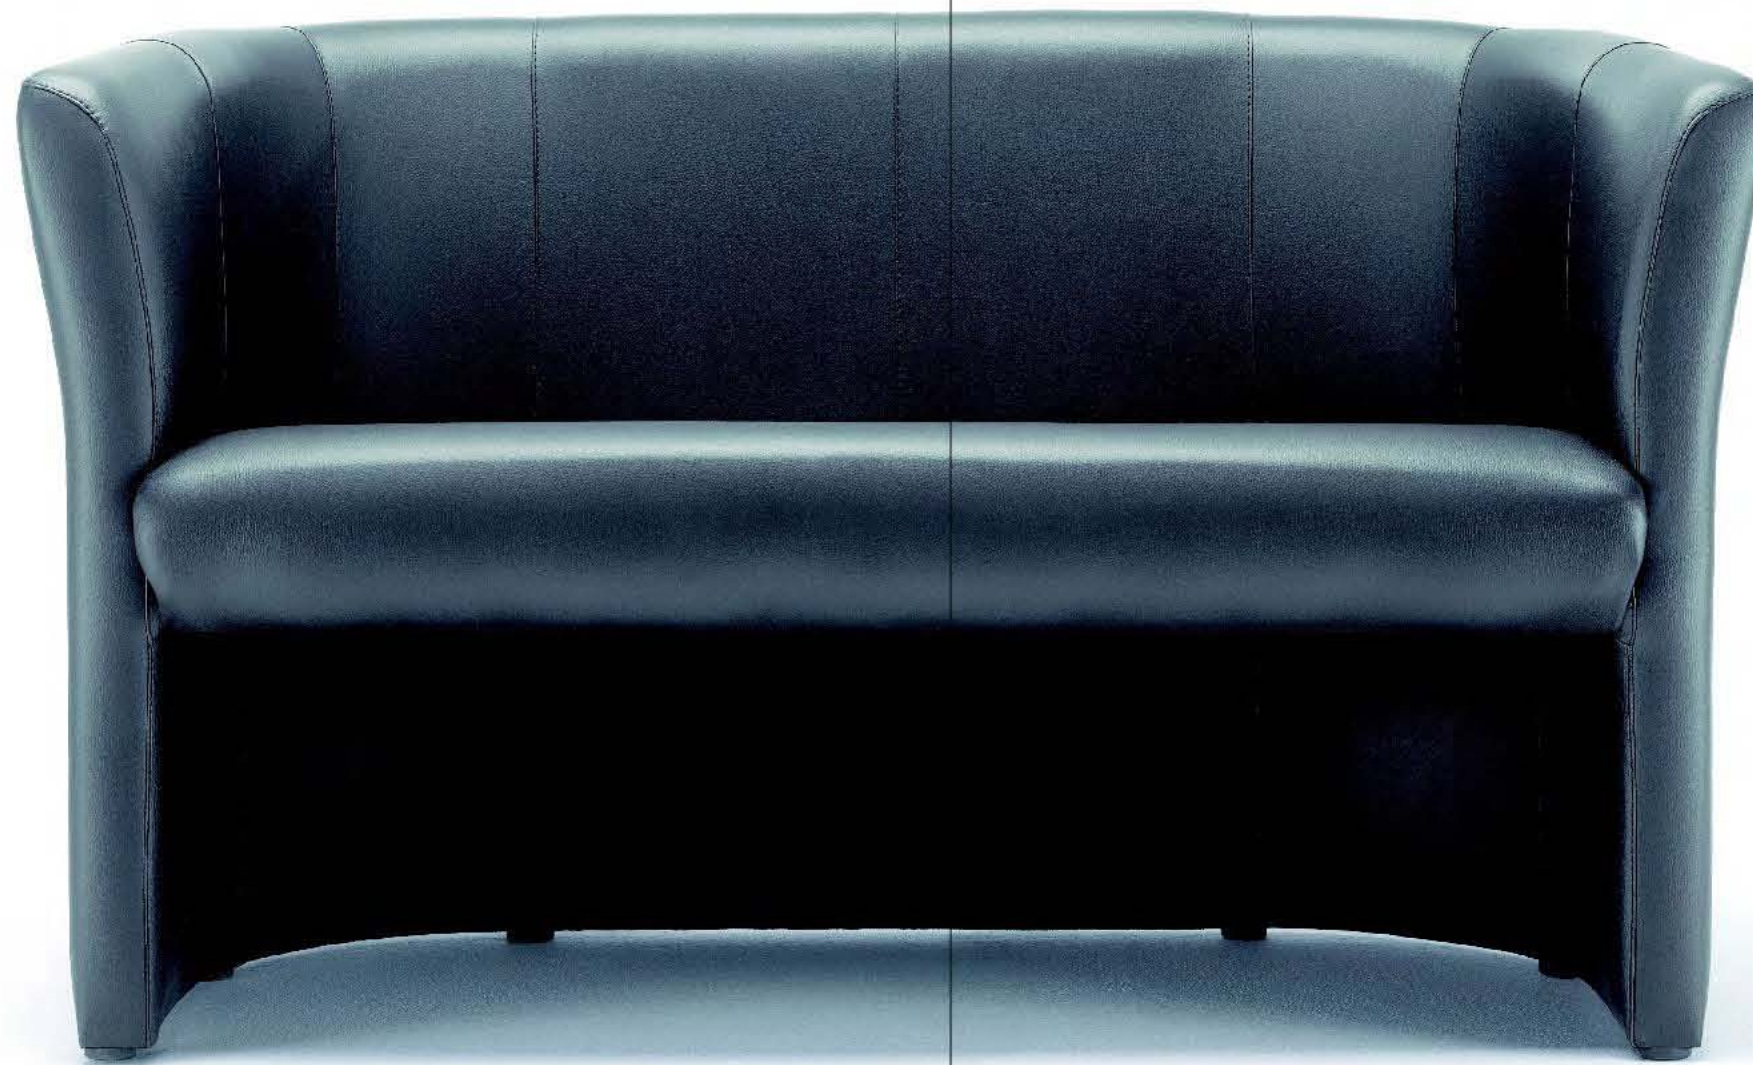

VS 1 metalik

VANCOUVER ROUND

VR 1

VR 1

VR 2

VANCOUVER SQUARE

VS 1 metalik
27kg
brutto

VS 2 metalik
37kg
brutto